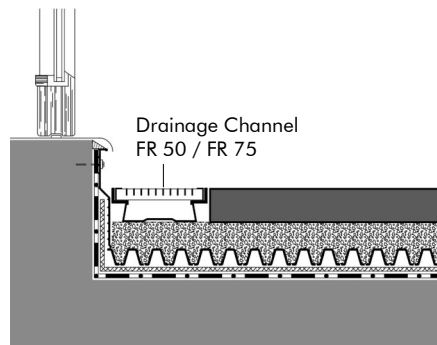

Application Example

"Facade base"

Concrete slabs in gravel bed

Floradrain® FD 25-E

Protection Mat ISM 50

Roof construction with waterproofing

Specification Suggestion

Drainage channel made of galvanized and plastic coated steel, channel body with lateral slots, slot width ca. 3.2 mm, galvanized steel grill, mesh width ca. 33 x 11 mm, delivery and installation in bulk material according to manufacturer's instructions, width

ca. 150 mm, height ca. 50 mm (Type FR 50) or 75 mm (Type FR 75).

Make: ZinCo Drainage Channel
FR 50 / FR 75

Enquiries: ZinCo Green Roof Systems Ltd.
Phone: +44 (0)1993 229 700

ZinCo Green Roof Systems Ltd.

Wittas House · 2 Rivers Industrial Estate · Station Lane · Witney OX28 4BH · United Kingdom
Phone +44 (0)1993 229700 · Fax +44 (0) 2031 631915
office@zinco-greenroof.co.uk · www.zinco-greenroof.co.uk

Life on Roofs