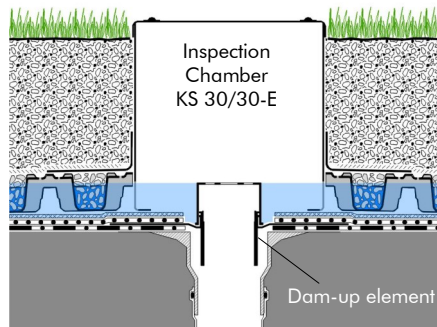

Height:	ca. 300 mm
Outer dimension of the Chamber:	ca. 300 x 300 mm
Aperture dimension:	ca. 240 x 240 mm
Weight:	ca. 4.0 kg

Order No. 4038 comes with a fillable or plantable cover. The total height is 360 mm.

Accessories:

Extension Piece KSA 15/30-E

Order No. 4036

Stainless steel, for extension of the Inspection Chamber KS 30/30-E in segments.

Height:	ca. 150 mm
Weight:	ca. 1.8 kg

Features

- suitable for green roof system build-ups up to 300 mm in height
- extension pieces for vertical adjustment in segments
- walkable
- high-quality stainless steel
- with pressure distributing support surfaces
- solid detachable cover, lockable
- also with fillable or plantable cover
- with PE sheet collar for consistent filter sheet connection

Application Example

"Roof Garden with Floradrain® FD 60 neo"

Plant layer

System Substrate "Roof Garden"

Filter Sheet SF

Floradrain® FD 60 neo, infilled with Zincolit® Plus

Protection Mat ISM 50

Roof construction with root resistant waterproofing

Specification Suggestion

Inspection chamber of stainless steel; with walkable slotted cover, load-distributing support surfaces and lateral perforation, height ca. 300 mm, outer dimension of the chamber ca. 300 x 300 mm, aperture dimension ca. 240 x 240 mm, weight ca. 4 kg, delivery and