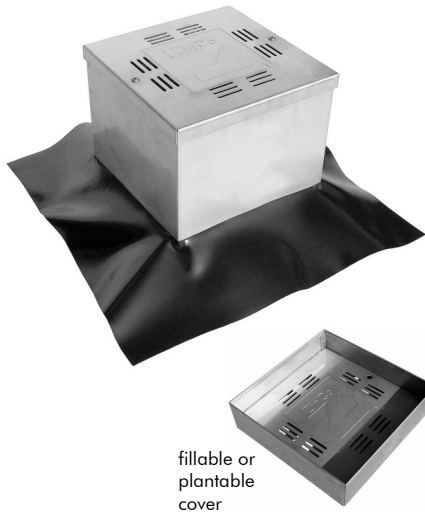

Product Data Sheet

Order No. 4035 / 4038

Inspection Chamber KS 30/30-E (Stainless Steel)

Inspection chamber of high-quality stainless steel for protection and inspection of roof outlets in intensive green roofs.

Technical Data

Inspection Chamber KS 30/30-E

Order No. 4035

Stainless steel, lockable; with stable, slotted and walkable cover; load-distributing support surface, with lateral slots for the absorption of drainage water, incl. PE sheet collar.

Height:	ca. 300 mm
Outer dimension of the Chamber:	ca. 300 x 300 mm
Aperture dimension:	ca. 240 x 240 mm
Weight:	ca. 4.0 kg

Order No. 4038 comes with a fillable or plantable cover. The total height is 360 mm.

Accessories:

Extension Piece KSA 15/30-E

Order No. 4036

Stainless steel, for extension of the Inspection Chamber KS 30/30-E in segments.

Height:	ca. 150 mm
Weight:	ca. 1.8 kg

Features

- suitable for green roof system build-ups up to 300 mm in height
- extension pieces for vertical adjustment in segments
- walkable
- high-quality stainless steel
- with pressure distributing support surfaces
- solid detachable cover, lockable
- also with fillable or plantable cover
- with PE sheet collar for consistent filter sheet connection